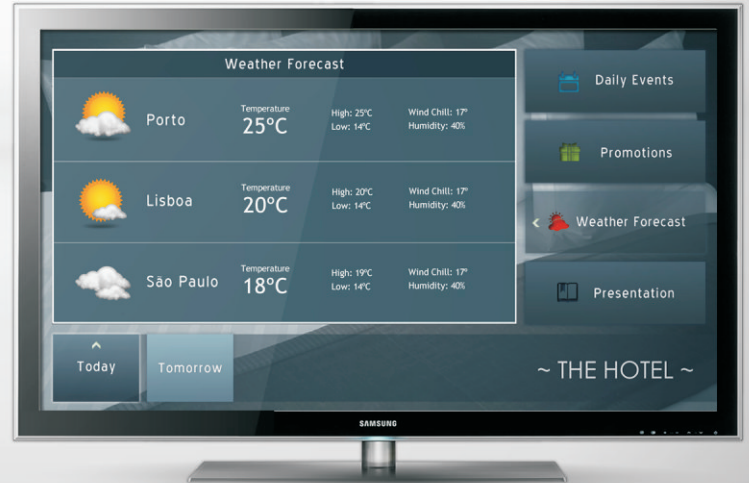

NONIUS SIGNAGE | DIGITAL CONCIERGE

DIGITAL CONCIERGE INTERACTIVE SYSTEM

FEATURES

- › Easy to use interaction on touch screen devices
- › Instant access to Daily Events, Services, Promotions, Hotel Maps
- › Provides Information about Hotel Surroundings (restaurants, monuments, museums and other attractions)
- › Hotel Contacts (General Manager, Public Relations, Guest Services)
- › Public Information (news, weather, flight schedules, clock, ...)
- › Customized screen with hotels brand image
- › Hotel staff manages content through a web interface