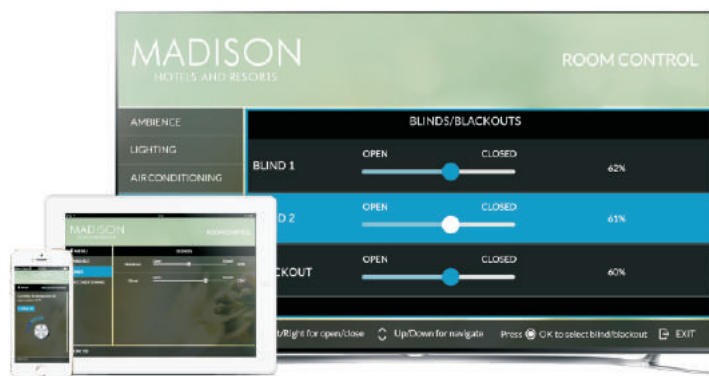

KEY FEATURES

- High Definition TV, films, weather, flights, youtube, other Internet widgets
- Screen mirroring (BYOD) and bluetooth music player
- Multiscreen display and TV companion Apps for Android™ and iOS
- Services for paper free room: Guest Directory / Express Checkout / Guest Survey
- Set-top Box with embedded room VLAN capable Wi-Fi AP (optional)
- Compatible with all major TV vendors (Pro:Centric®, H-Browser)

IMPRESS THE GUEST

- Multiscreen: application runs on the guest device or in an in-room tablet
- Screen Mirroring from guest Android and iOS device
- Apple TV integration available
- Youtube pair with guest mobile
- Room control App

WIDGETS

- News, weather, maps
- Flight information
- Social networks

FIAS PMS INTEGRATION

- Activation / Deactivation of services
- Account balance / Billing on TV
- Guest profile / Parental control

COST-CUTTING

- Bill on TV and express check-out
- Room maintenance management
- TV centralized management
- Guest survey

CUSTOM INTERFACES

Hotels offer their guests a high definition experience through intuitive interfaces, easy navigation and with the customized image of the hotel.